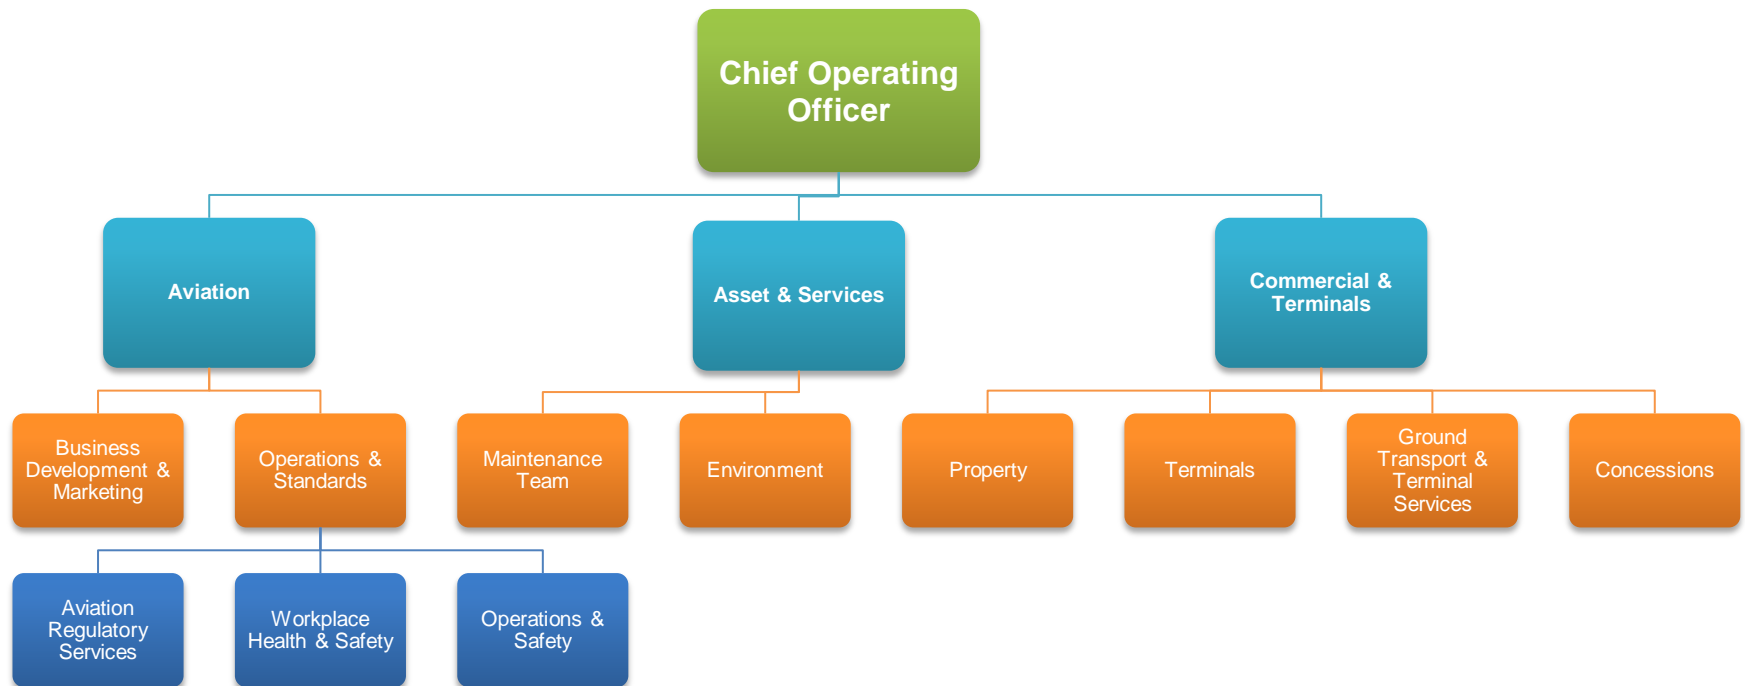

# Gold Coast Airport Departmental Structure

For enquiries relevant to a specific department, please contact Gold Coast Airport Management Centre on +617 5589 1100 and specify the area pertaining to your enquiry.

**Gold Coast Airport**

A Queensland Airports Limited Company