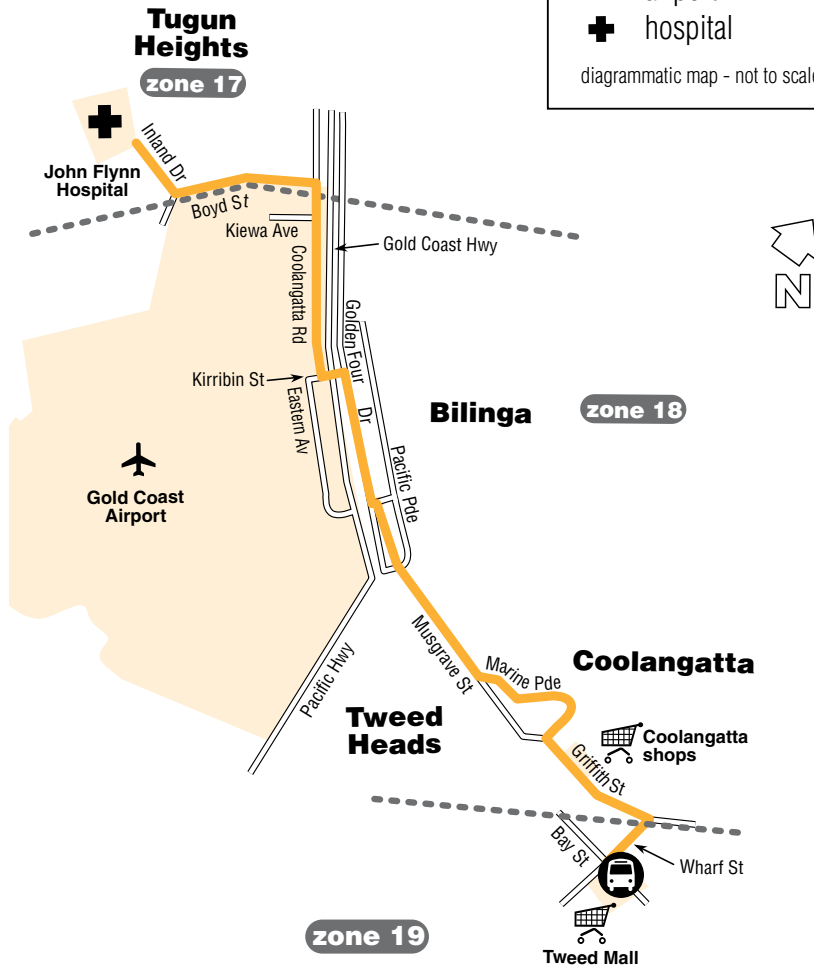

TRANSLink ticket types

route
768 Tweed Heads to
John Flynn Hospital

route 768

servicing
John Flynn Hospital
Coolangatta
Tweed Heads

Key

- route 768
- bus interchange
- zone boundary
- tourist attraction
- shopping centre
- airport
- hospital

diagrammatic map - not to scale